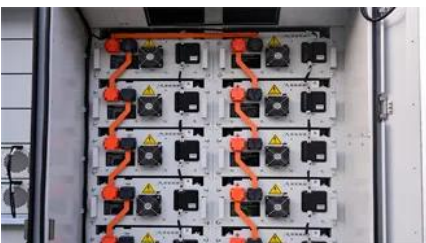

Purchase College

Check your Purchase email daily for important information and updates. This is our primary way of contacting you.