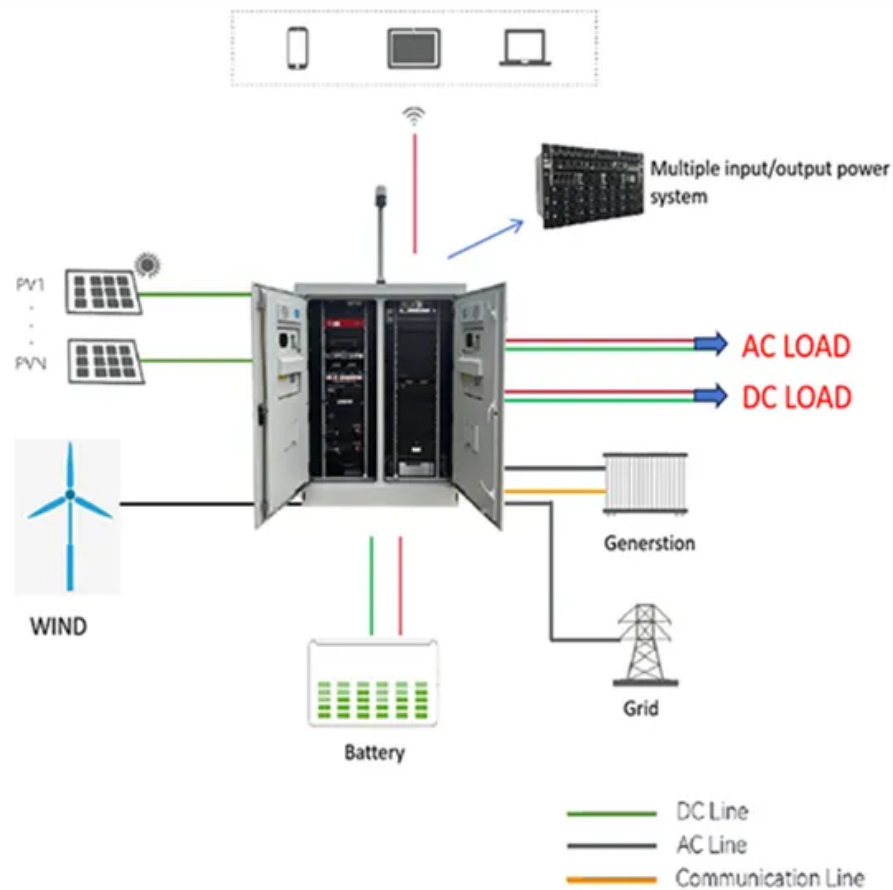

Relationship between photovoltaic panels and longitude and latitude

Relationship between photovoltaic panels and longitude and latitude

Latitude's Impact: Solar Energy Dynamics Unveiled

The efficiency of solar panels is influenced by latitude, with higher latitudes resulting in lower solar output and reduced performance. Understanding the relationship between latitude and