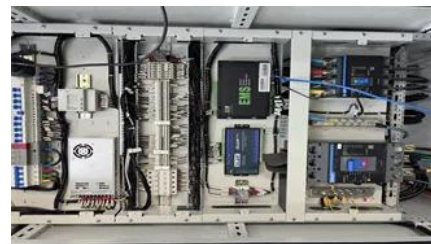

[INVEST IN SOLAR AND BATTERY FOR A GAS STATION IN KIGALI](#)

AZE's lithium battery energy storage system (BESS) is a complete system design with features like high energy density, battery management, multi-level safety protection, an outdoor cabinet with a modular