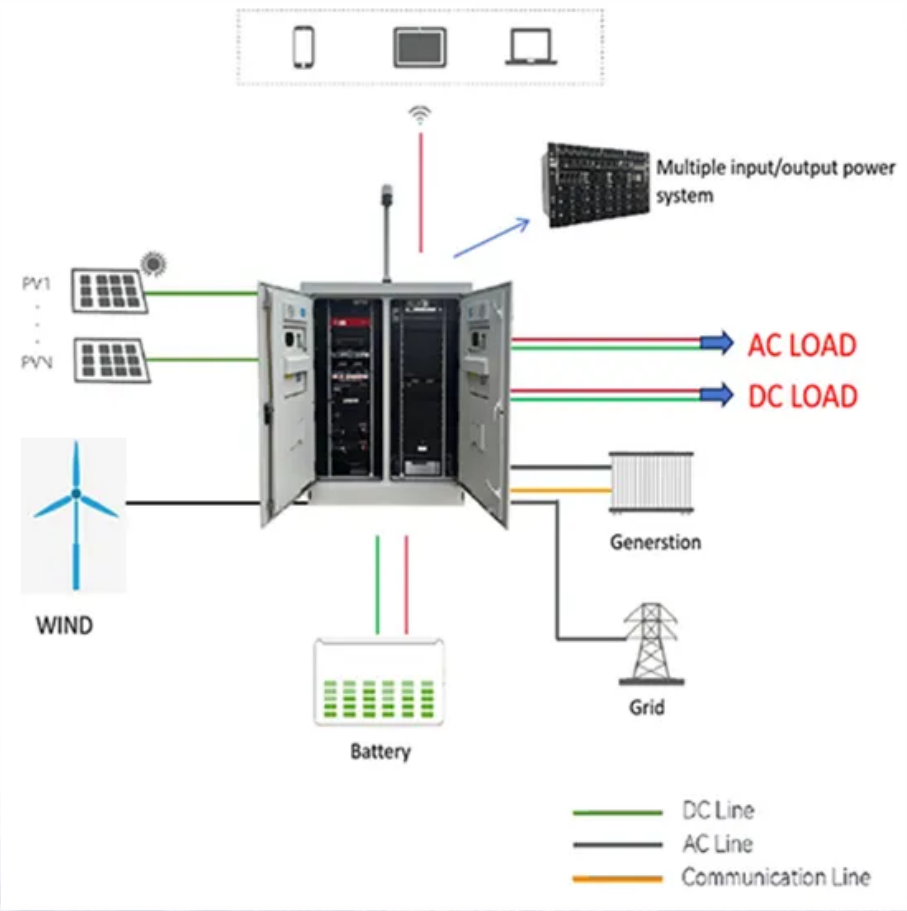

Samoa solar container communication station Energy Management System Energy Storage

Overview

Get technical specifications, product datasheets, and installation guides for our solar and storage solutions, including PV systems, container power stations, energy storage cells, battery cabinets, ODN products, PV carports, commercial lithium storage, and.

Battery energy storage systems support Samoa's

Tesla battery energy storage system (BESS) specialists are on the ground assisting Samoa's Electric Power Corporation (EPC) engineers to

[Welcome to Samoa , Pacific Island Holiday , Official Guide](#)

[Flywheel energy storage power supply for Samoa solar container](#)

Our flywheel energy storage containers are a modular solution, which can be modified and customized according to specific application scenario, required power or storage capacity.