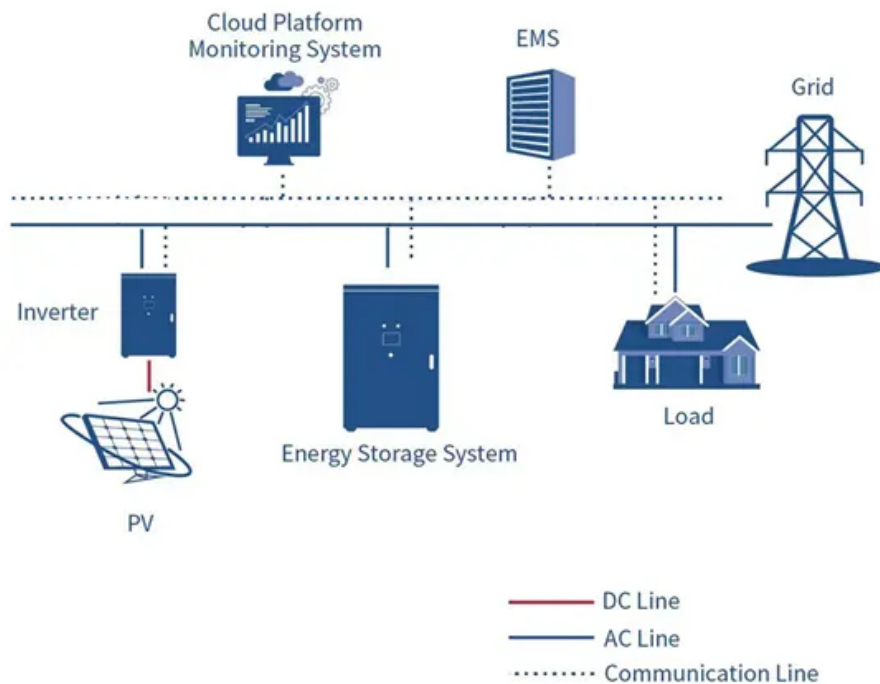

# Schematic diagram of the diagonal support of photovoltaic bracket

## Schematic diagram of the diagonal support of photovoltaic bracket

---

[.Schematic to Java \[Structure Generation\] \[For Modders\] \[Minecraft\]](#)

they can import any .schematic file and it will convert to java code used for structure generation. Modders no longer need to work endless hours to code a simple little house.

### A Cozy Minecraft Farmhouse

The download also includes a schematic file (paste it with the "//paste -e" command so you get all the entities) and a litematic file if you use Litematica mod.

[Solar Panel Structure Design Details , PDF , Equipment](#)