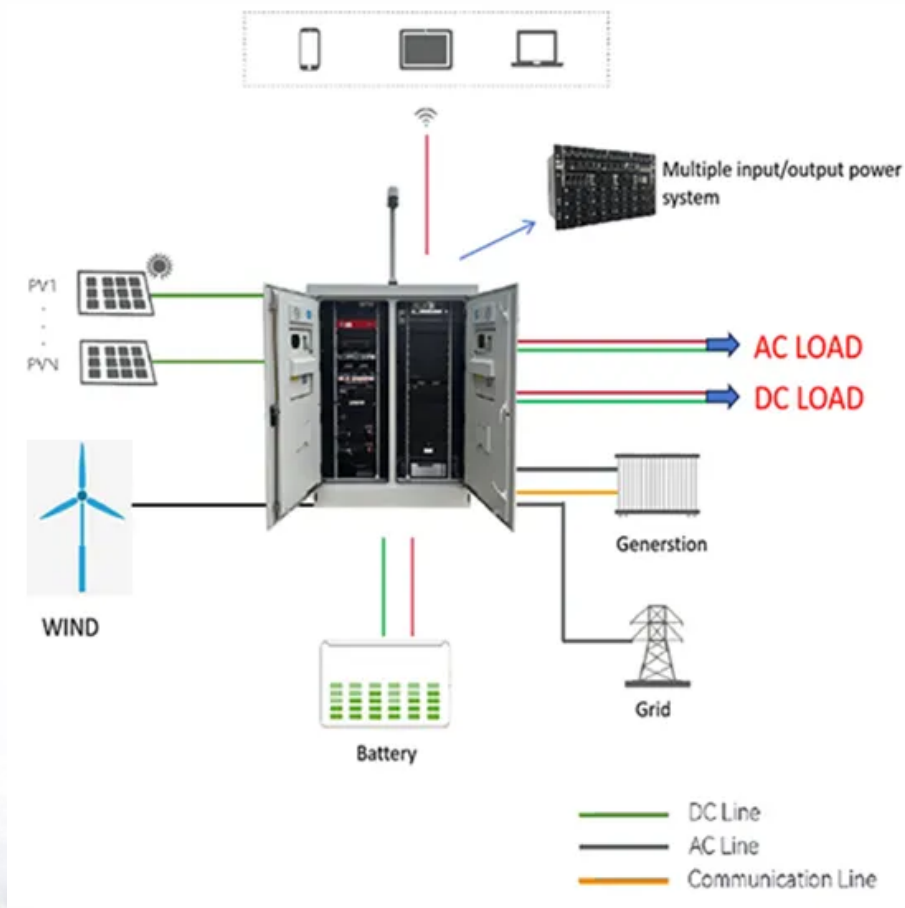

# Somalia solar container communication station inverter grid-connected lightning protection

## Somalia solar container communication station inverter grid-connected

---

### [Solar Container Communication Station Inverter Grid Connected](#)

Wind power wireless solar container communication station inverter grid connection  
This paper presents a grid-forming (GFM) voltage-source inverter (VSI) with direct current regulation for a hybrid wind

### Structure of the solar container communication station inverter

Grid-tied inverters are used in solar power systems to convert the DC power generated by solar panels into AC power, which can be fed into the main grid for consumption or sold back to the