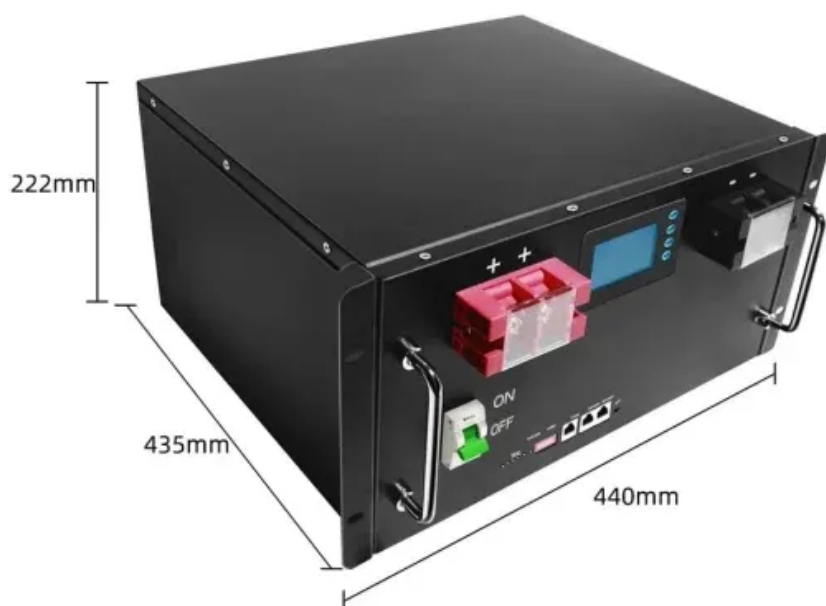

Special Price for Fixed Power Storage Cabinets for Port Use

Overview

RSP Supply carries a full line of utility enclosures constructed from durable materials such as polymer concrete, fiberglass, and corrosion-resistant metals.