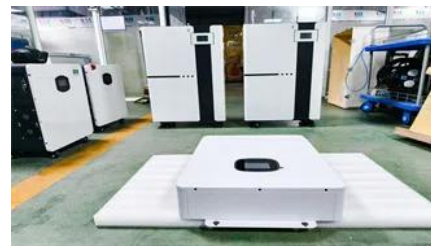

### Swaziland outdoor power supply brand

500w outdoor portable energy storage power supply This 500W portable portable station is BS500 model, which is a multi-functional emergency energy storage power supply, using UL