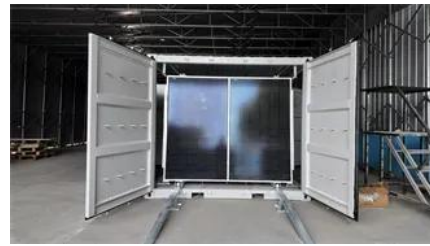

[25 Best Things to Do in Wellington: The Wellington Must-Dos!](#)

Get inspiration for attractions, activities and must-dos in Wellington with this list of the best things to do in Wellington, New Zealand.