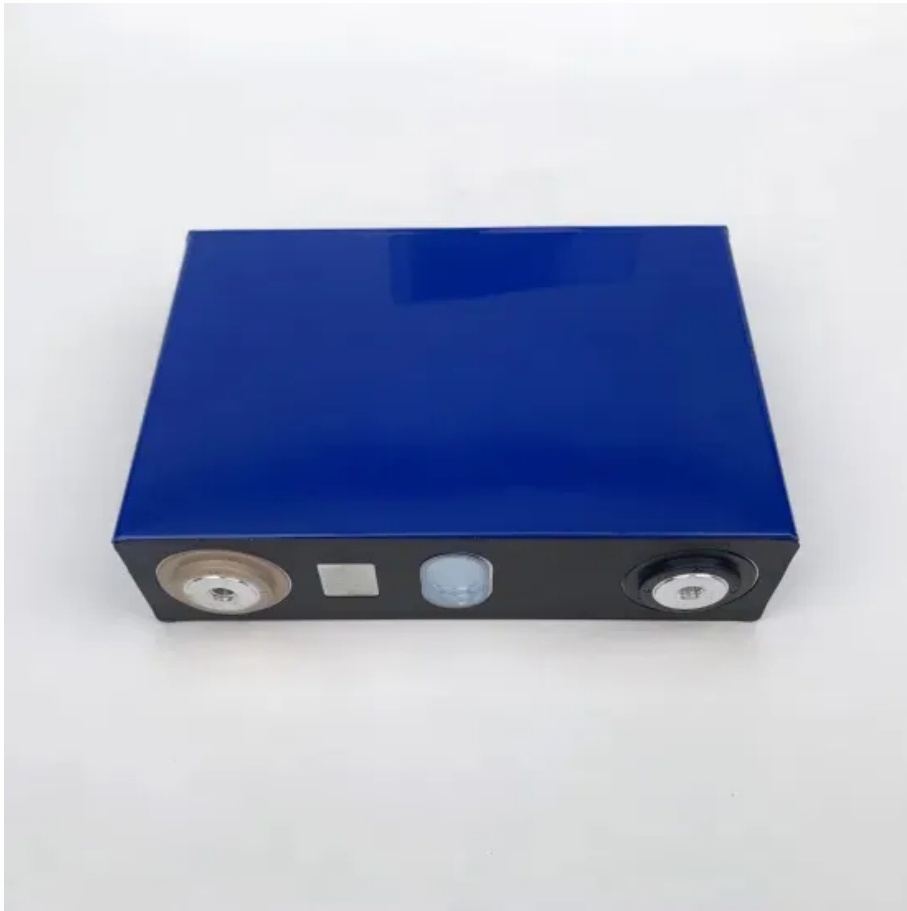

What is the giant energy storage cabinet used for

Overview

Energy storage cabinets help in balancing energy supply, improving grid stability, and offering backup power during outages. Let's crack open this topic and see why these cabinets are revolutionizing industries from data centers to electric vehicle. BSLBATT ESS-GRID Cabinet Series is an industrial and commercial energy storage system available in capacities of 200kWh, 215kWh, 225kWh, and 245kWh. It offers peak shaving, energy backup, demand response, and increased solar ownership capabilities. It includes battery cells, Battery Management System (BMS), photovoltaic inverters, fire protection Individual pricing for large scale projects and wholesale demands is available. It consists of multiple battery units that can be flexibly combined as needed to form an integrated storage system. As we advance towards integrating more renewable energy sources, the.