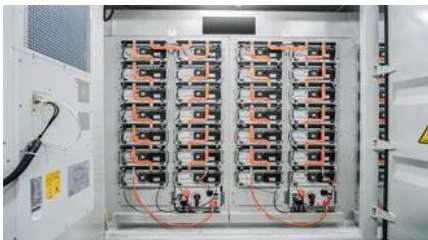

Amazon Music

100 million songs with new releases from today's most popular artists. Download songs and albums to listen offline wherever you are. Always ad-free.