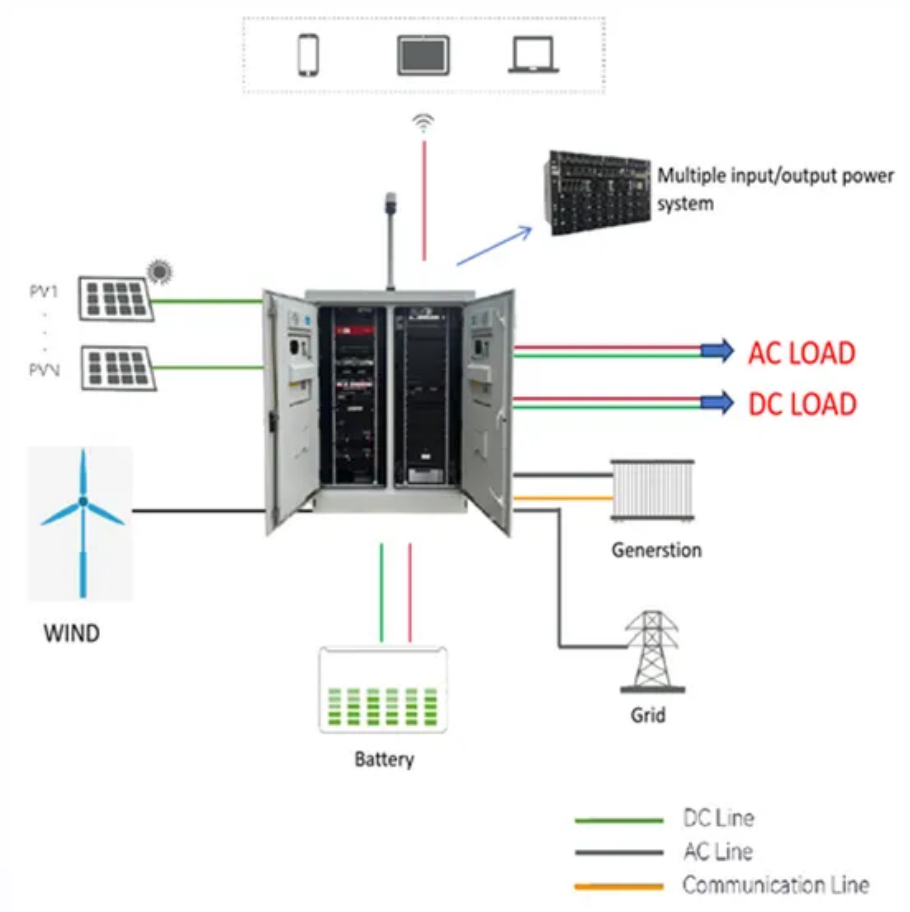

Winter Solstice Solar Power Generation

Winter Solstice Solar Power Generation

[The Winter Solstice and the Solar Paradox , PureSky](#)

The shortest day of the year, Winter Solstice, is also one of the days with the least amount of solar generation. It has nothing to do with the cold but